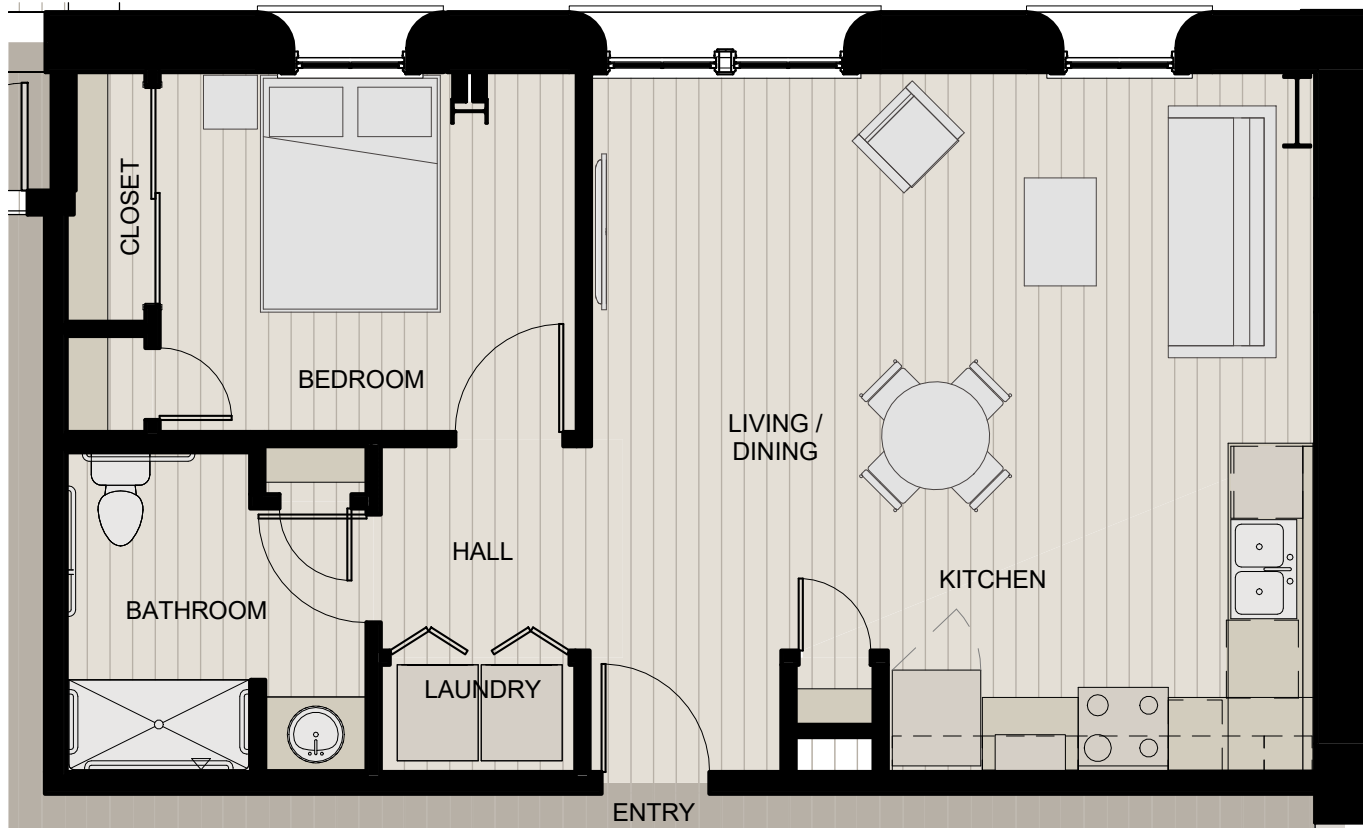

MARIST BUILDING 235

UNIT C

ONE BEDROOM
APPROX. 655 NSF