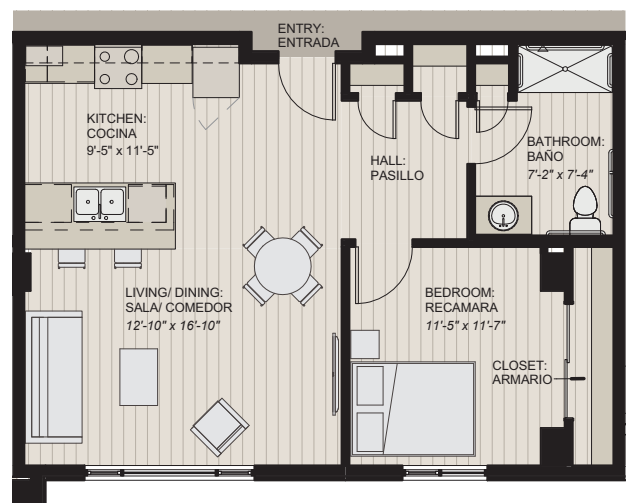

The Marist on Cathedral Square | Midrise

PRICKLY PEAR | 700 SQUARE FEET
ONE BEDROOM

AGAVE | 675 SQUARE FEET
ONE BEDROOM

PALM | 680 SQUARE FEET
ONE BEDROOM

ACACIA | 660 SQUARE FEET
ONE BEDROOM

MIDRISE

111 SOUTH CHURCH AVENUE, TUCSON, AZ 85701

(520) 231-1121 | www.MaristTucson.com

Information subject to change without notice.

COLLEGE

235 SOUTH CHURCH AVENUE, TUCSON, AZ 85701

The Marist on Cathedral Square | Midrise

JOSHUA TREE | 650 SQUARE FEET
ONE BEDROOM

OCOTILLO | 680 SQUARE FEET
ONE BEDROOM

MESQUITE | 680 SQUARE FEET
ONE BEDROOM

MIDRISE

111 SOUTH CHURCH AVENUE, TUCSON, AZ 85701

COLLEGE

235 SOUTH CHURCH AVENUE, TUCSON, AZ 85701

(520) 231-1121 | www.MaristTucson.com

Information subject to change without notice.

The Marist on Cathedral Square | Midrise

BOUGAINVILLE | 875 SQUARE FEET
TWO BEDROOMS

IRONWOOD | 850 SQUARE FEET
TWO BEDROOM

MIDRISE

111 SOUTH CHURCH AVENUE, TUCSON, AZ 85701