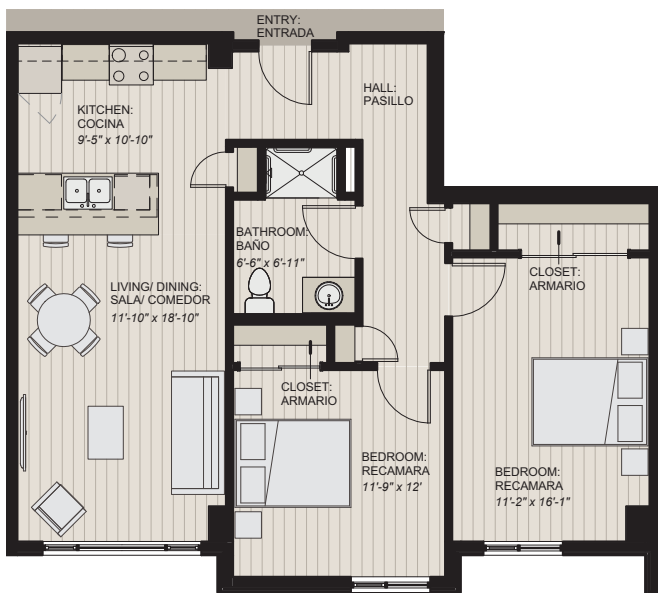

The Marist on Cathedral Square | Midrise

PRICKLY PEAR | 700 SQUARE FEET
ONE BEDROOM

AGAVE | 675 SQUARE FEET
ONE BEDROOM

PALM | 680 SQUARE FEET
ONE BEDROOM

ACACIA | 660 SQUARE FEET
ONE BEDROOM

MIDRISE

111 SOUTH CHURCH AVENUE, TUCSON, AZ 85701

(520) 231-1121 | www.MaristTucson.com

Information subject to change without notice.

COLLEGE

235 SOUTH CHURCH AVENUE, TUCSON, AZ 85701

The Marist on Cathedral Square | Midrise

JOSHUA TREE | 650 SQUARE FEET
ONE BEDROOM

OCOTILLO | 680 SQUARE FEET
ONE BEDROOM

MESQUITE | 680 SQUARE FEET
ONE BEDROOM

MIDRISE

111 SOUTH CHURCH AVENUE, TUCSON, AZ 85701

COLLEGE

235 SOUTH CHURCH AVENUE, TUCSON, AZ 85701

(520) 231-1121 | www.MaristTucson.com

Information subject to change without notice.

The Marist on Cathedral Square | Midrise

BOUGAINVILLE | 875 SQUARE FEET
TWO BEDROOMS

IRONWOOD | 850 SQUARE FEET
TWO BEDROOM

MIDRISE

111 SOUTH CHURCH AVENUE, TUCSON, AZ 85701