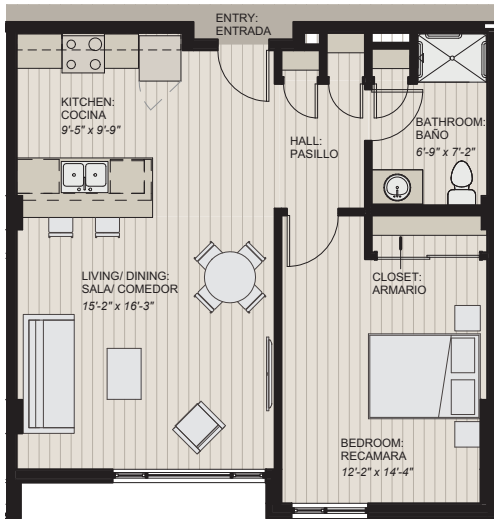

The Marist on Cathedral Square | Midrise

PRICKLY PEAR | 700 SQUARE FEET
ONE BEDROOM

AGAVE | 675 SQUARE FEET
ONE BEDROOM

PALM | 680 SQUARE FEET
ONE BEDROOM

ACACIA | 660 SQUARE FEET
ONE BEDROOM

MIDRISE

111 SOUTH CHURCH AVENUE, TUCSON, AZ 85701

(520) 231-1121 | www.MaristTucson.com

Information subject to change without notice.

COLLEGE

235 SOUTH CHURCH AVENUE, TUCSON, AZ 85701

The Marist on Cathedral Square | Midrise

JOSHUA TREE | 650 SQUARE FEET
ONE BEDROOM

OCOTILLO | 680 SQUARE FEET
ONE BEDROOM

MESQUITE | 680 SQUARE FEET
ONE BEDROOM

MIDRISE

111 SOUTH CHURCH AVENUE, TUCSON, AZ 85701

COLLEGE

235 SOUTH CHURCH AVENUE, TUCSON, AZ 85701

(520) 231-1121 | www.MaristTucson.com

Information subject to change without notice.

The Marist on Cathedral Square | Midrise

BOUGAINVILLE | 875 SQUARE FEET
TWO BEDROOMS

IRONWOOD | 850 SQUARE FEET
TWO BEDROOM

MIDRISE

111 SOUTH CHURCH AVENUE, TUCSON, AZ 85701