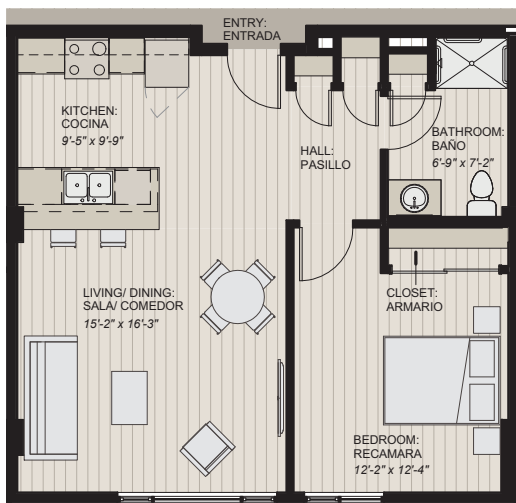

The Marist on Cathedral Square | Midrise

PRICKLY PEAR | 700 SQUARE FEET
ONE BEDROOM

AGAVE | 675 SQUARE FEET
ONE BEDROOM

PALM | 680 SQUARE FEET
ONE BEDROOM

ACACIA | 660 SQUARE FEET
ONE BEDROOM

MIDRISE

111 SOUTH CHURCH AVENUE, TUCSON, AZ 85701

(520) 231-1121 | www.MaristTucson.com

Information subject to change without notice.

COLLEGE

235 SOUTH CHURCH AVENUE, TUCSON, AZ 85701

The Marist on Cathedral Square | Midrise

JOSHUA TREE | 650 SQUARE FEET
ONE BEDROOM

OCOTILLO | 680 SQUARE FEET
ONE BEDROOM

MESQUITE | 680 SQUARE FEET
ONE BEDROOM

MIDRISE

111 SOUTH CHURCH AVENUE, TUCSON, AZ 85701

COLLEGE

235 SOUTH CHURCH AVENUE, TUCSON, AZ 85701

(520) 231-1121 | www.MaristTucson.com

Information subject to change without notice.

The Marist on Cathedral Square | Midrise

BOUGAINVILLE | 875 SQUARE FEET
TWO BEDROOMS

IRONWOOD | 850 SQUARE FEET
TWO BEDROOM

MIDRISE

111 SOUTH CHURCH AVENUE, TUCSON, AZ 85701