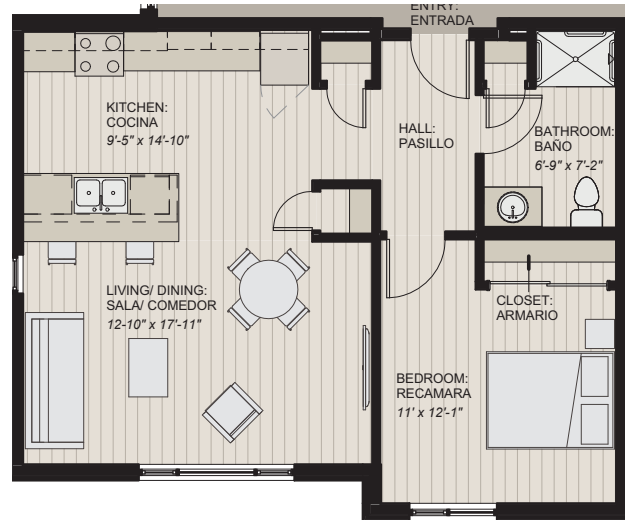

The Marist on Cathedral Square | Midrise

PRICKLY PEAR | 700 SQUARE FEET
ONE BEDROOM

AGAVE | 675 SQUARE FEET
ONE BEDROOM

PALM | 680 SQUARE FEET
ONE BEDROOM

ACACIA | 660 SQUARE FEET
ONE BEDROOM

MIDRISE

111 SOUTH CHURCH AVENUE, TUCSON, AZ 85701

(520) 231-1121 | www.MaristTucson.com

Information subject to change without notice.

COLLEGE

235 SOUTH CHURCH AVENUE, TUCSON, AZ 85701

The Marist on Cathedral Square | Midrise

JOSHUA TREE | 650 SQUARE FEET
ONE BEDROOM

OCOTILLO | 680 SQUARE FEET
ONE BEDROOM

MESQUITE | 680 SQUARE FEET
ONE BEDROOM

MIDRISE

111 SOUTH CHURCH AVENUE, TUCSON, AZ 85701

COLLEGE

235 SOUTH CHURCH AVENUE, TUCSON, AZ 85701

(520) 231-1121 | www.MaristTucson.com

Information subject to change without notice.

The Marist on Cathedral Square | Midrise

BOUGAINVILLE | 875 SQUARE FEET
TWO BEDROOMS

IRONWOOD | 850 SQUARE FEET
TWO BEDROOM

MIDRISE

111 SOUTH CHURCH AVENUE, TUCSON, AZ 85701