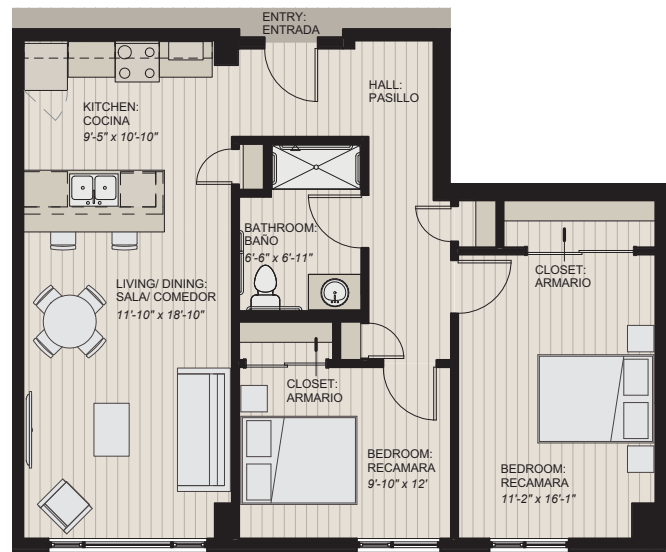

The Marist on Cathedral Square | Midrise

PRICKLY PEAR | 700 SQUARE FEET
ONE BEDROOM

AGAVE | 675 SQUARE FEET
ONE BEDROOM

PALM | 680 SQUARE FEET
ONE BEDROOM

ACACIA | 660 SQUARE FEET
ONE BEDROOM

MIDRISE

111 SOUTH CHURCH AVENUE, TUCSON, AZ 85701

OCOTILLO | 680 SQUARE FEET
ONE BEDROOM

MESQUITE | 680 SQUARE FEET
ONE BEDROOM

MIDRISE

111 SOUTH CHURCH AVENUE, TUCSON, AZ 85701

COLLEGE

235 SOUTH CHURCH AVENUE, TUCSON, AZ 85701

(520) 231-1121 | www.MaristTucson.com

Information subject to change without notice.

The Marist on Cathedral Square | Midrise

BOUGAINVILLE | 875 SQUARE FEET
TWO BEDROOMS

IRONWOOD | 850 SQUARE FEET
TWO BEDROOM

MIDRISE

111 SOUTH CHURCH AVENUE, TUCSON, AZ 85701