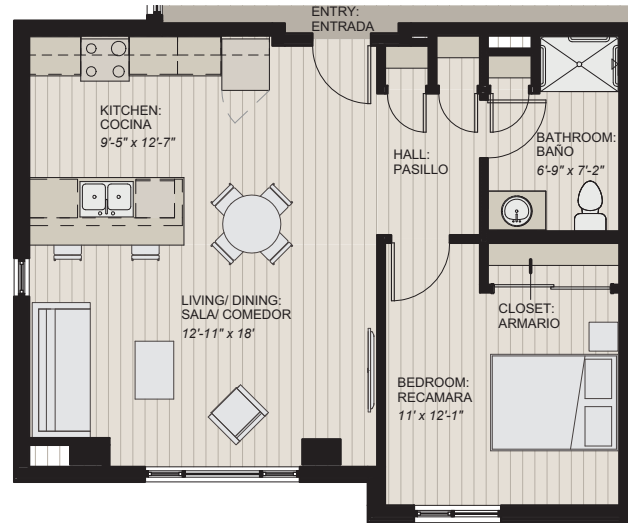

The Marist on Cathedral Square | Midrise

PRICKLY PEAR | 700 SQUARE FEET
ONE BEDROOM

AGAVE | 675 SQUARE FEET
ONE BEDROOM

PALM | 680 SQUARE FEET
ONE BEDROOM

ACACIA | 660 SQUARE FEET
ONE BEDROOM

MIDRISE

111 SOUTH CHURCH AVENUE, TUCSON, AZ 85701

(520) 231-1121 | www.MaristTucson.com

Information subject to change without notice.

COLLEGE

235 SOUTH CHURCH AVENUE, TUCSON, AZ 85701

The Marist on Cathedral Square | Midrise

JOSHUA TREE | 650 SQUARE FEET
ONE BEDROOM

OCOTILLO | 680 SQUARE FEET
ONE BEDROOM

MESQUITE | 680 SQUARE FEET
ONE BEDROOM

MIDRISE

111 SOUTH CHURCH AVENUE, TUCSON, AZ 85701

COLLEGE

235 SOUTH CHURCH AVENUE, TUCSON, AZ 85701

(520) 231-1121 | www.MaristTucson.com

Information subject to change without notice.

The Marist on Cathedral Square | Midrise

BOUGAINVILLE | 875 SQUARE FEET
TWO BEDROOMS

IRONWOOD | 850 SQUARE FEET
TWO BEDROOM

MIDRISE

111 SOUTH CHURCH AVENUE, TUCSON, AZ 85701