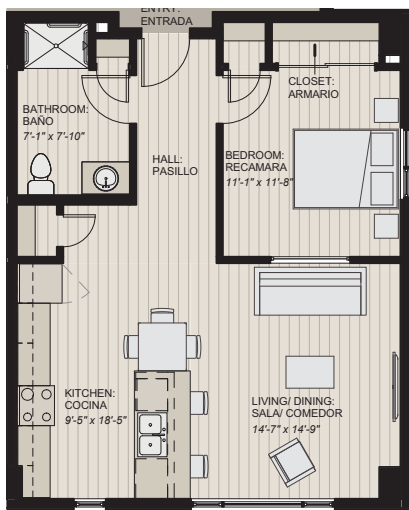

The Marist on Cathedral Square | Midrise

PRICKLY PEAR | 700 SQUARE FEET
ONE BEDROOM

AGAVE | 675 SQUARE FEET
ONE BEDROOM

PALM | 680 SQUARE FEET
ONE BEDROOM

ACACIA | 660 SQUARE FEET
ONE BEDROOM

MIDRISE

111 SOUTH CHURCH AVENUE, TUCSON, AZ 85701

(520) 231-1121 | www.MaristTucson.com

Information subject to change without notice.

COLLEGE

235 SOUTH CHURCH AVENUE, TUCSON, AZ 85701

The Marist on Cathedral Square | Midrise

JOSHUA TREE | 650 SQUARE FEET
ONE BEDROOM

OCOTILLO | 680 SQUARE FEET
ONE BEDROOM

MESQUITE | 680 SQUARE FEET
ONE BEDROOM

MIDRISE

111 SOUTH CHURCH AVENUE, TUCSON, AZ 85701

COLLEGE

235 SOUTH CHURCH AVENUE, TUCSON, AZ 85701

(520) 231-1121 | www.MaristTucson.com

Information subject to change without notice.

The Marist on Cathedral Square | Midrise

BOUGAINVILLE | 875 SQUARE FEET
TWO BEDROOMS

IRONWOOD | 850 SQUARE FEET
TWO BEDROOM

MIDRISE

111 SOUTH CHURCH AVENUE, TUCSON, AZ 85701