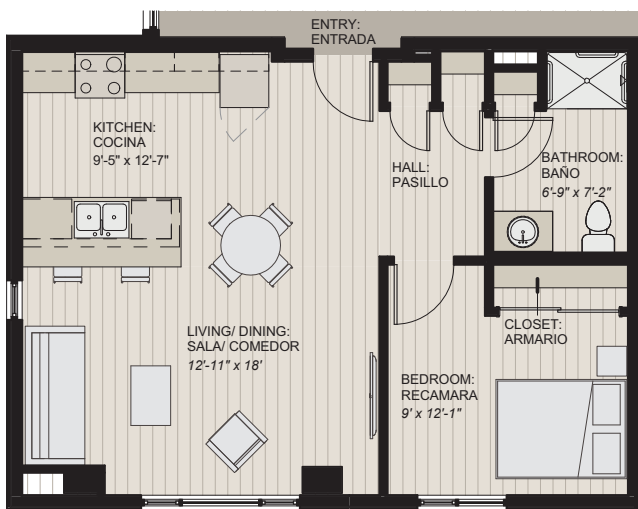

The Marist on Cathedral Square | Midrise

PRICKLY PEAR | 700 SQUARE FEET
ONE BEDROOM

AGAVE | 675 SQUARE FEET
ONE BEDROOM

PALM | 680 SQUARE FEET
ONE BEDROOM

ACACIA | 660 SQUARE FEET
ONE BEDROOM

MIDRISE

111 SOUTH CHURCH AVENUE, TUCSON, AZ 85701

(520) 231-1121 | www.MaristTucson.com

Information subject to change without notice.

COLLEGE

235 SOUTH CHURCH AVENUE, TUCSON, AZ 85701

The Marist on Cathedral Square | Midrise

JOSHUA TREE | 650 SQUARE FEET
ONE BEDROOM

OCOTILLO | 680 SQUARE FEET
ONE BEDROOM

MESQUITE | 680 SQUARE FEET
ONE BEDROOM

MIDRISE

111 SOUTH CHURCH AVENUE, TUCSON, AZ 85701

COLLEGE

235 SOUTH CHURCH AVENUE, TUCSON, AZ 85701

(520) 231-1121 | www.MaristTucson.com

Information subject to change without notice.

The Marist on Cathedral Square | Midrise

BOUGAINVILLE | 875 SQUARE FEET
TWO BEDROOMS

IRONWOOD | 850 SQUARE FEET
TWO BEDROOM

MIDRISE

111 SOUTH CHURCH AVENUE, TUCSON, AZ 85701