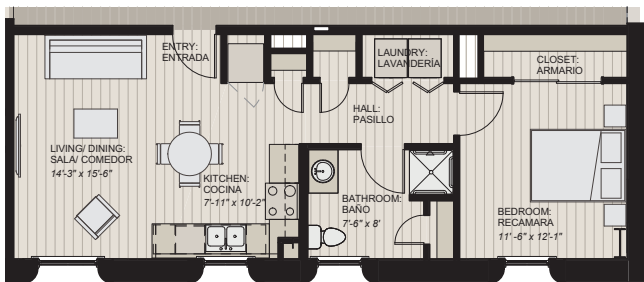

# The Marist on Cathedral Square | College

**SAGUARO** | 660 SQUARE FEET  
ONE BEDROOM

**CHOLLA** | 655 SQUARE FEET  
ONE BEDROOM

**PALO VERDE** | 630 SQUARE FEET  
ONE BEDROOM

**YUCCA** | 655 SQUARE FEET  
ONE BEDROOM