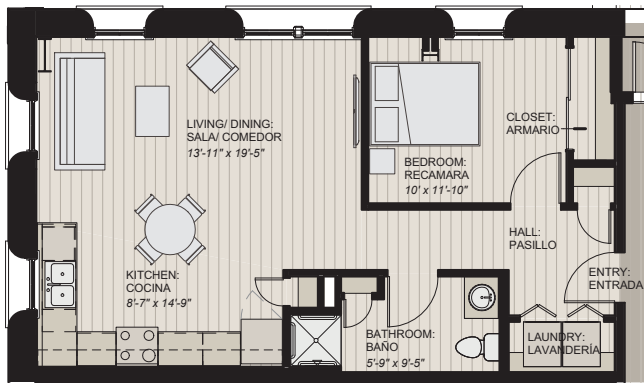

# The Marist on Cathedral Square | College

**SAGUARO** | 660 SQUARE FEET  
ONE BEDROOM

**CHOLLA** | 655 SQUARE FEET  
ONE BEDROOM

**PALO VERDE** | 630 SQUARE FEET  
ONE BEDROOM

**YUCCA** | 655 SQUARE FEET  
ONE BEDROOM