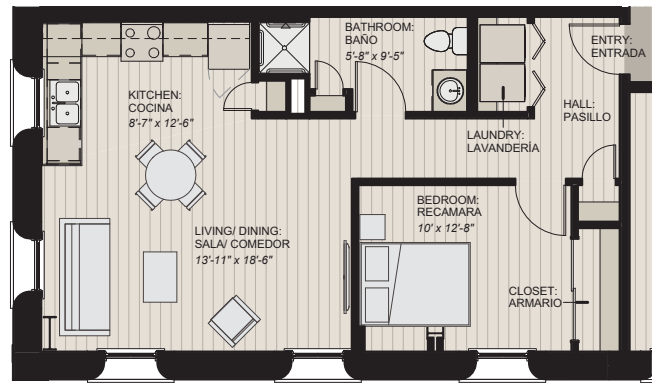

# The Marist on Cathedral Square | College

**SAGUARO** | 660 SQUARE FEET  
ONE BEDROOM

**CHOLLA** | 655 SQUARE FEET  
ONE BEDROOM

**PALO VERDE** | 630 SQUARE FEET  
ONE BEDROOM

**YUCCA** | 655 SQUARE FEET  
ONE BEDROOM