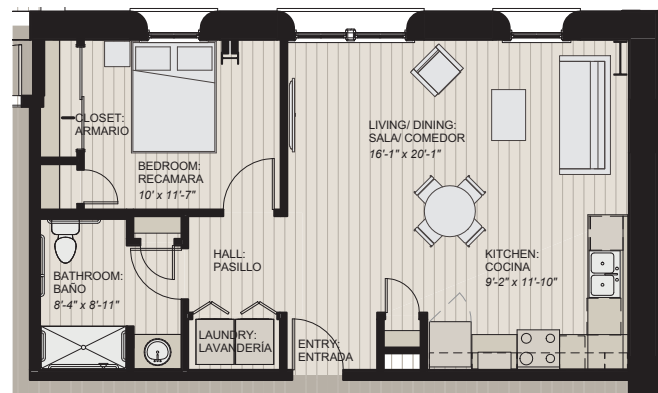

# The Marist on Cathedral Square | College

**SAGUARO** | 660 SQUARE FEET  
ONE BEDROOM

**CHOLLA** | 655 SQUARE FEET  
ONE BEDROOM

**PALO VERDE** | 630 SQUARE FEET  
ONE BEDROOM

**YUCCA** | 655 SQUARE FEET  
ONE BEDROOM